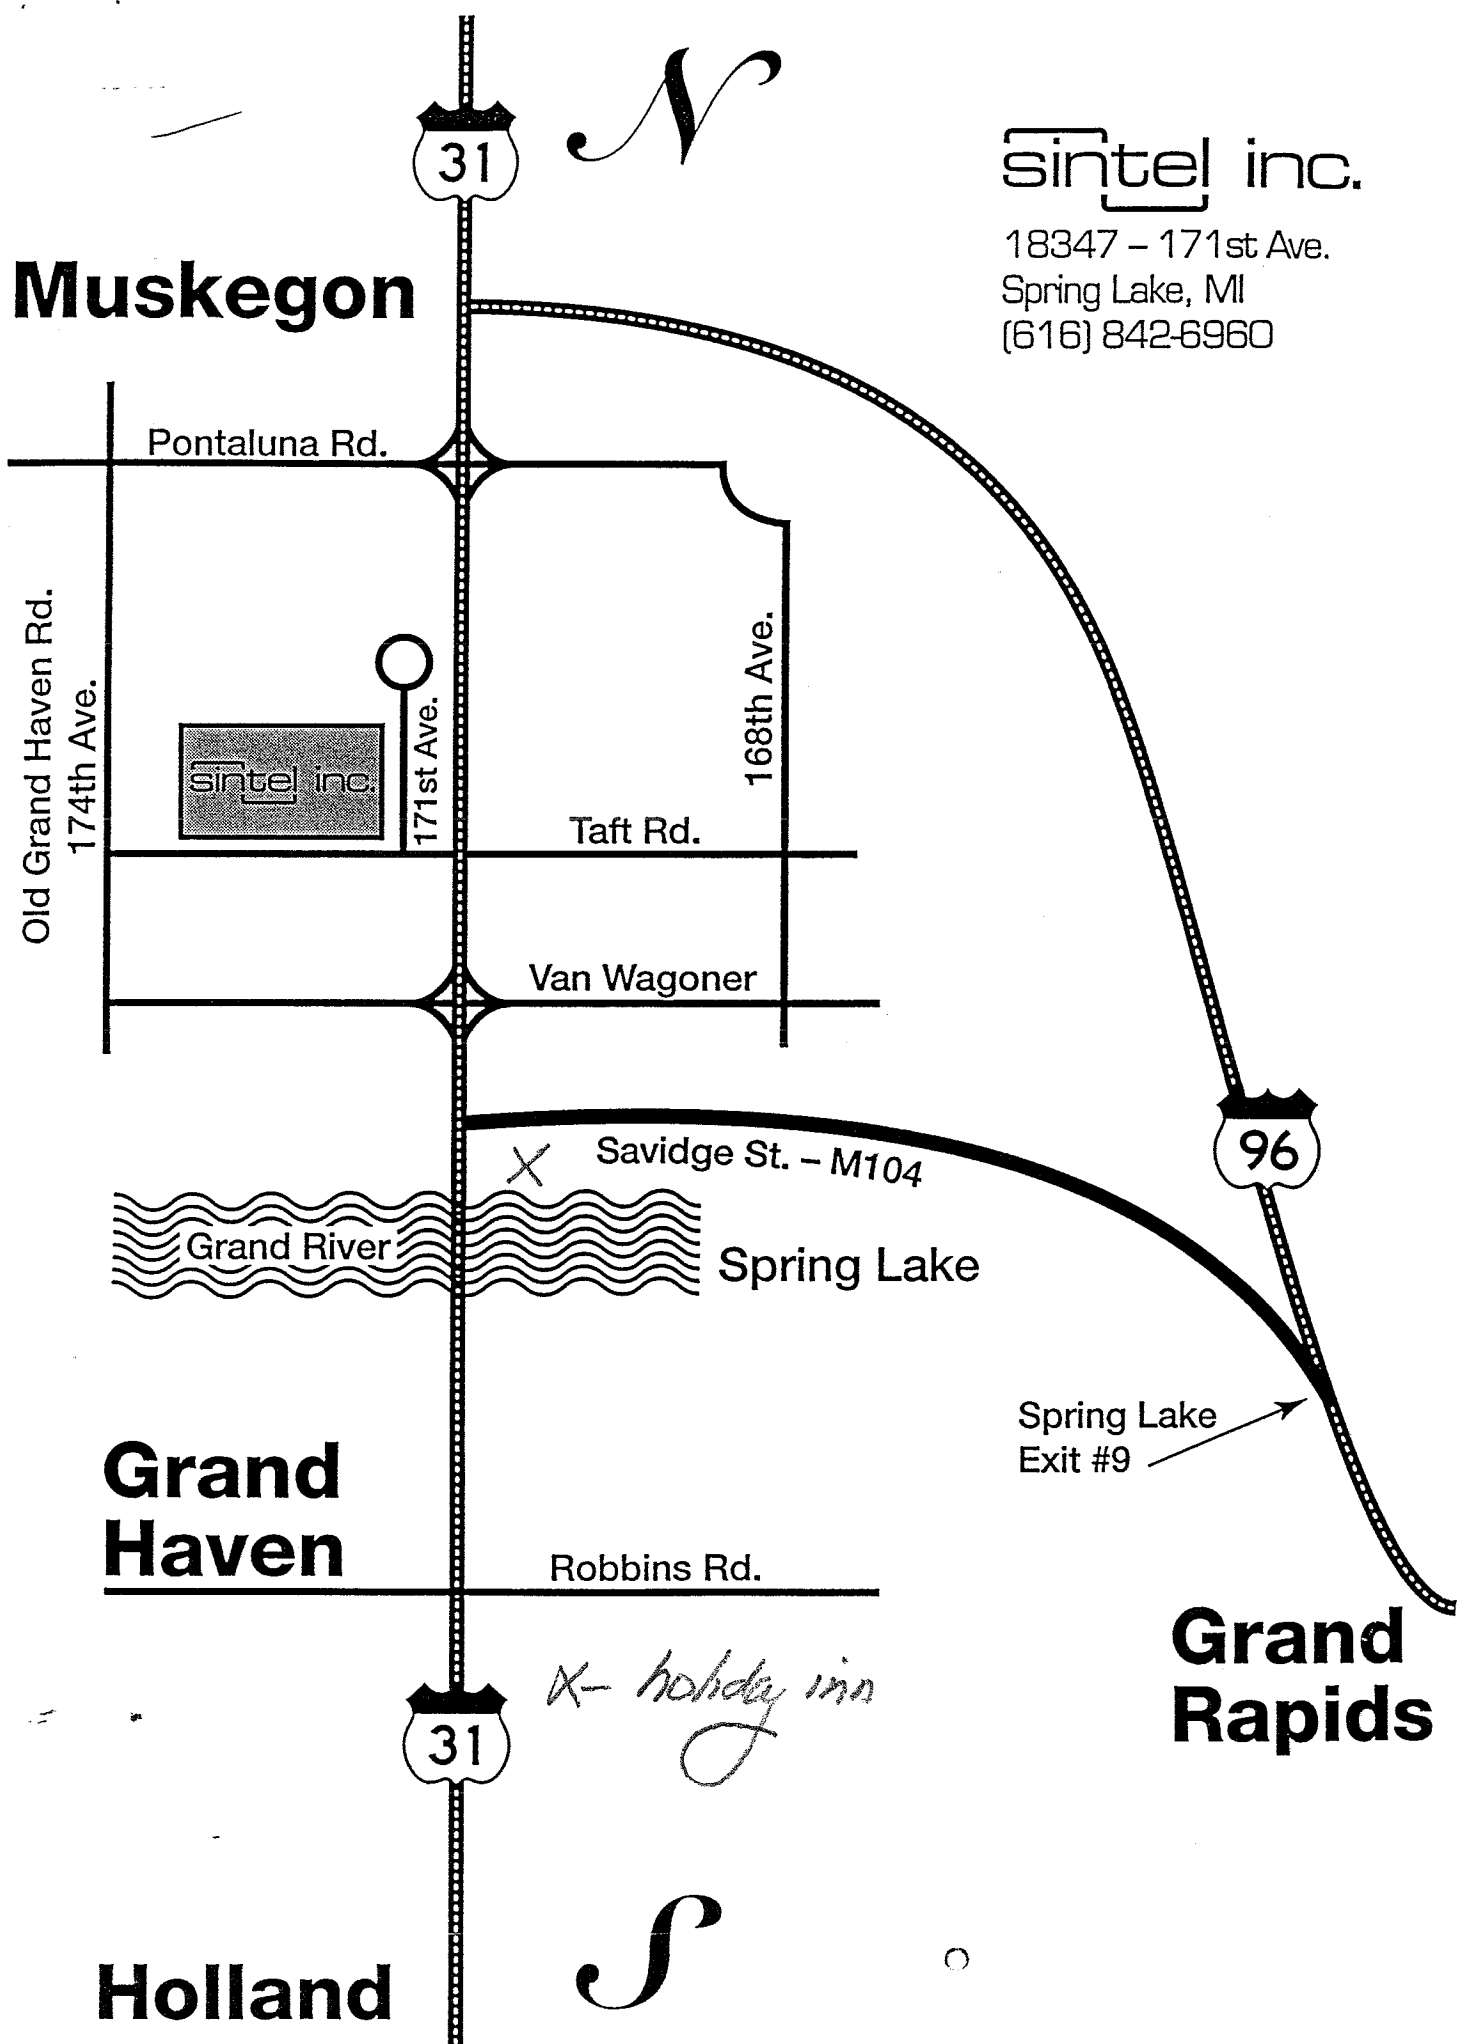

N

sintel inc.

18347 - 171st Ave.
Spring Lake, MI
(616) 842-6960

Muskegon

Grand Haven

Holland

K-holiday inn

S

Grand Rapids